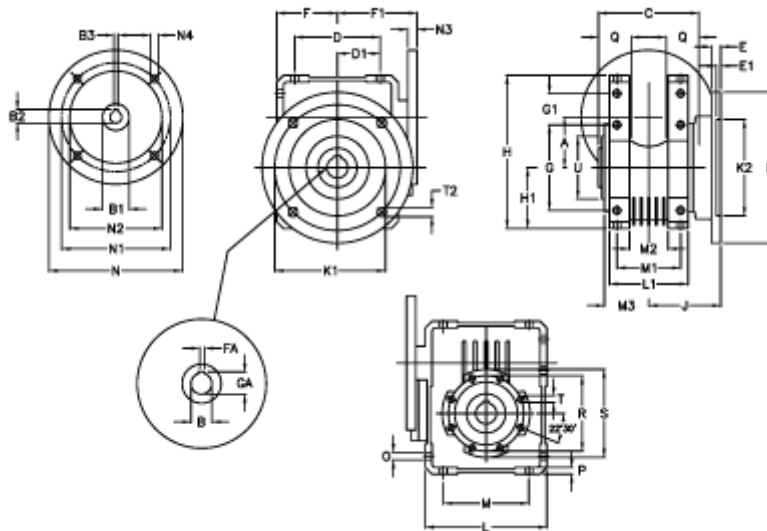

Article number: 392206302453016

Description: Worm Gear with Torque Limiter
W63 L1-UFC-24-P80B5

Measures

A = 62.17	E = 11	H = 182.5	M = 102	N4 = 11,5	U = 75
B = 25	E1 = 5	H1 = 72.5	M1 = 76	O = 9.0	
B1 E7 = 19	F = 73	J = 86.0	M2 = 46	P = 8	
B2 = 21.8	F1 = 102	K = 180	M3 = 53.0	Q = 35	
B3 H9 = 6	FA = 8	K1 = 150	N = 200	R = 90	
C = 120	G = 102	K2 = 115	N1 = 165	S = 105	
D = 102.0	G1 = 37.5	L = 145	N2 = 130	T = M8x14	
D1 = 51.0	GA = 28.3	L1 = 94	N3 = 12.0	T2 = 11.0	